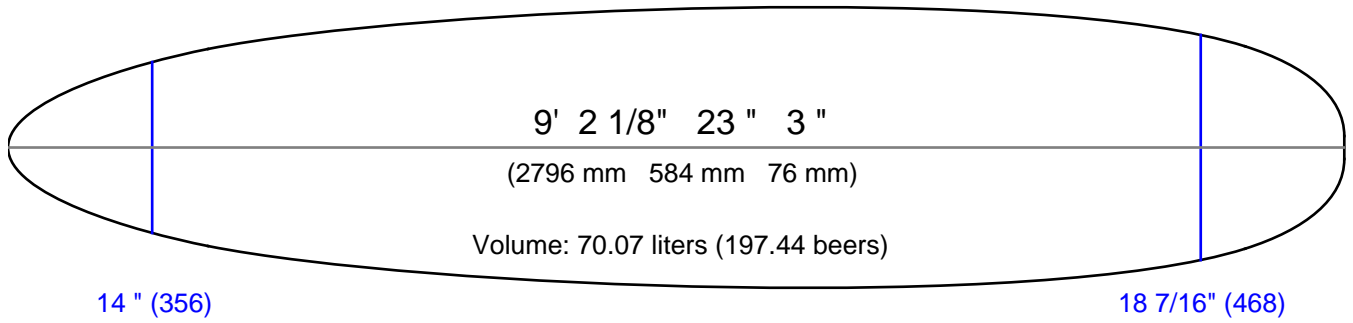

# APS 3000

File: Classic Cruis...  
 Customer:  
 Blank: Bur 93 Mal St...  
 Date: 15/02/2006  
 Length: 9' 2 1/8" (2796)  
 Width: 23 " (584)  
 Thickness: 3 " (76)

Designed by:

Comments: