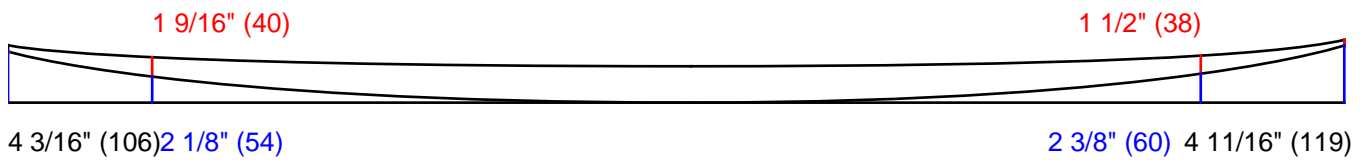

# APS 3000

File: Classic Cruis...  
 Customer:  
 Blank: Bur 93 Mal St...  
 Date: 15/02/2006  
 Length: 9' 2 1/8" (2796)  
 Width: 23 " (584)  
 Thickness: 3 " (76)

Designed by:

Comments: