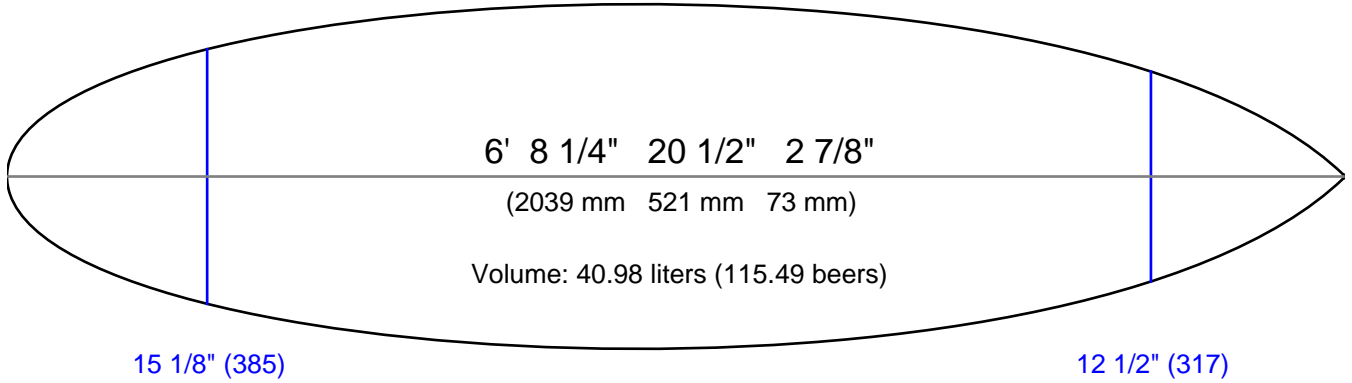

APS 3000

File: Expression
 Customer:
 Blank: King 71 HV K1...
 Date: 15/02/2006
 Length: 6' 8 1/4" (2039)
 Width: 20 1/2" (521)
 Thickness: 2 7/8" (73)

Designed by:

Comments: