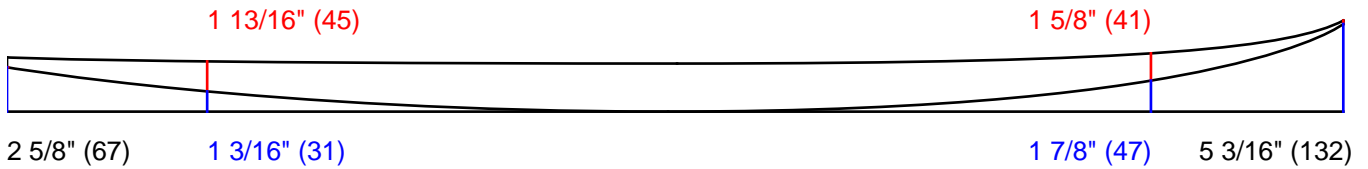

APS 3000

File: Expression
 Customer:
 Blank: King 71 HV K1...
 Date: 15/02/2006
 Length: 6' 8 1/4" (2039)
 Width: 20 1/2" (521)
 Thickness: 2 7/8" (73)

Designed by:

Comments: