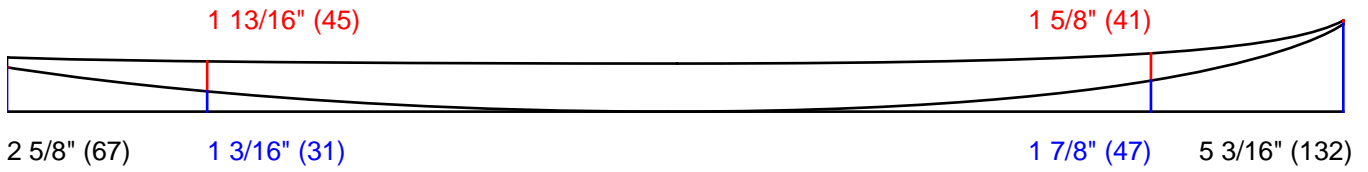

APS 3000

File: Expression
 Customer:
 Blank: King 71 HV K1...
 Date: 15/02/2006
 Length: 6' 8 1/4" (2039)
 Width: 20 1/2" (521)
 Thickness: 2 7/8" (73)

Designed by:

Comments: