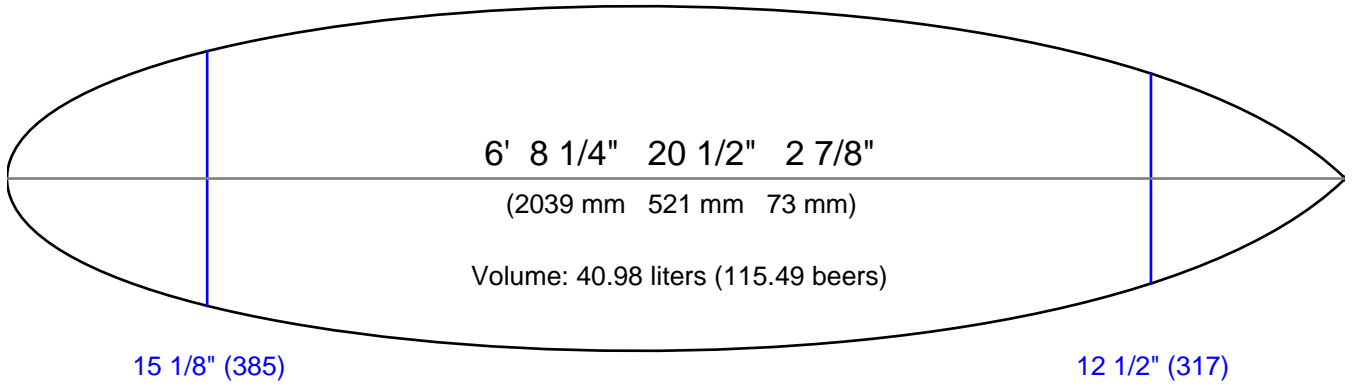

APS 3000

File: Expression
 Customer:
 Blank: King 71 HV K1...
 Date: 15/02/2006
 Length: 6' 8 1/4" (2039)
 Width: 20 1/2" (521)
 Thickness: 2 7/8" (73)

Designed by:

Comments: