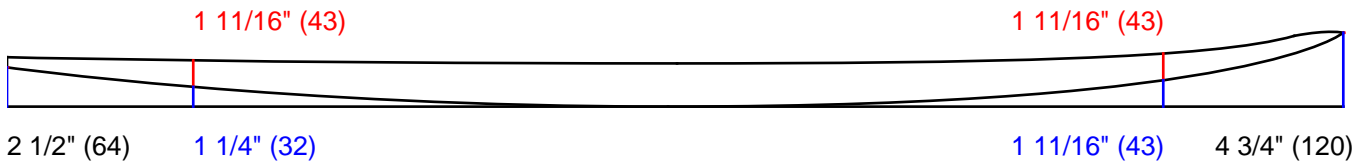

APS 3000

File: Flashback Swa...
 Customer:
 Blank: Bur 68 LKK NR...
 Date: 15/02/2006
 Length: 7' 2 1/4" (2191)
 Width: 20 1/2" (521)
 Thickness: 2 3/4" (70)

Designed by:

Comments: