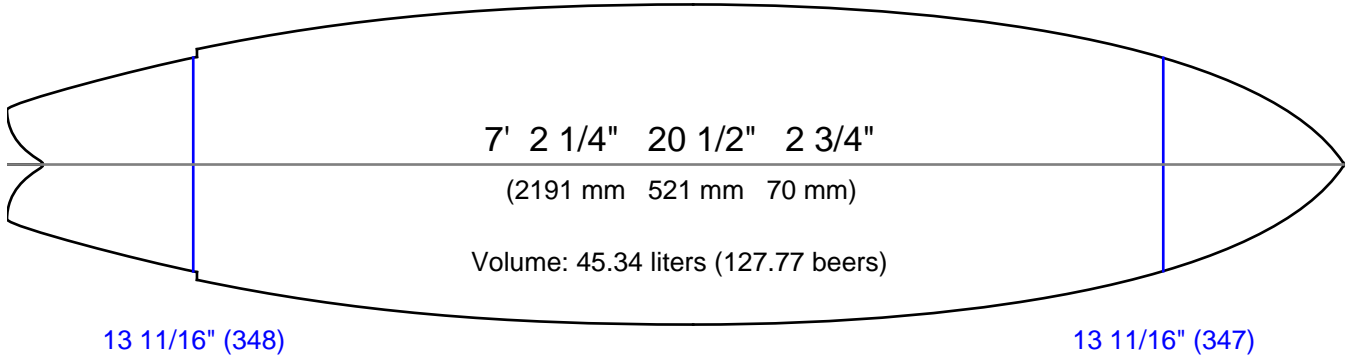

# APS 3000

File: Flashback Swa...  
 Customer:  
 Blank: Bur 68 LKK NR...  
 Date: 15/02/2006  
 Length: 7' 2 1/4" (2191)  
 Width: 20 1/2" (521)  
 Thickness: 2 3/4" (70)

Designed by:

Comments: