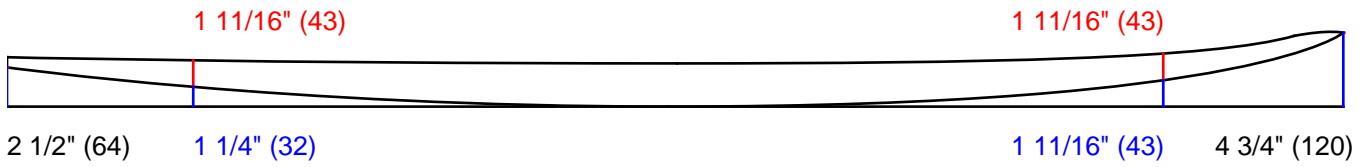

# APS 3000

File: Flashback Swa...  
 Customer:  
 Blank: Bur 68 LKK NR...  
 Date: 15/02/2006  
 Length: 7' 2 1/4" (2191)  
 Width: 20 1/2" (521)  
 Thickness: 2 3/4" (70)

Designed by:

Comments: