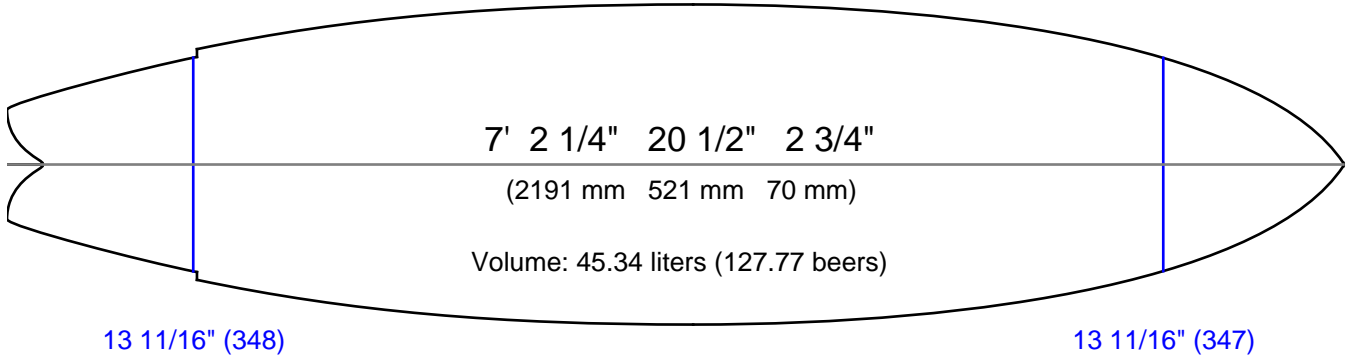

APS 3000

File: Flashback Swa...
 Customer:
 Blank: Bur 68 LKK NR...
 Date: 15/02/2006
 Length: 7' 2 1/4" (2191)
 Width: 20 1/2" (521)
 Thickness: 2 3/4" (70)

Designed by:

Comments: