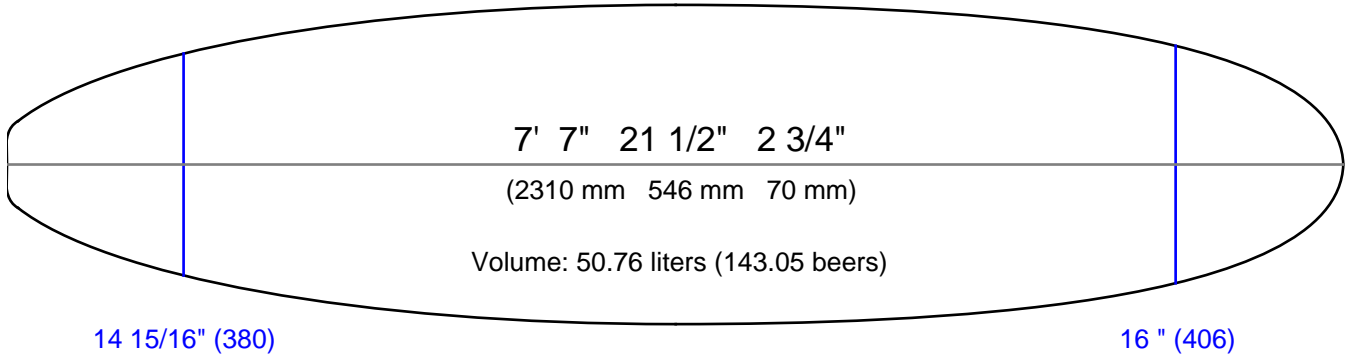

APS 3000

File: Hotdog
 Customer: Bur77Std
 Blank: Bur77Std
 Date: 15/02/2006
 Length: 7' 7" (2310)
 Width: 21 1/2" (546)
 Thickness: 2 3/4" (70)

Designed by:

Comments: