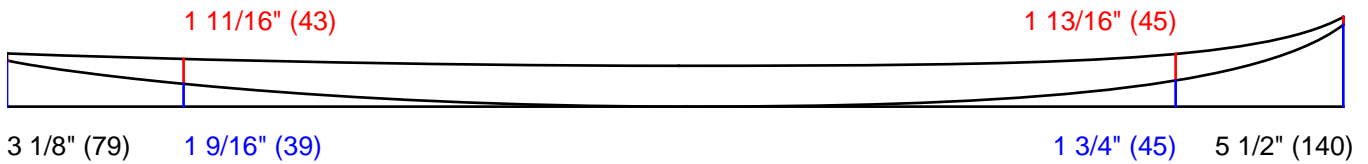

APS 3000

File: Hotdog
 Customer: Bur77Std
 Blank: Bur77Std
 Date: 15/02/2006
 Length: 7' 7" (2310)
 Width: 21 1/2" (546)
 Thickness: 2 3/4" (70)

Designed by:

Comments: